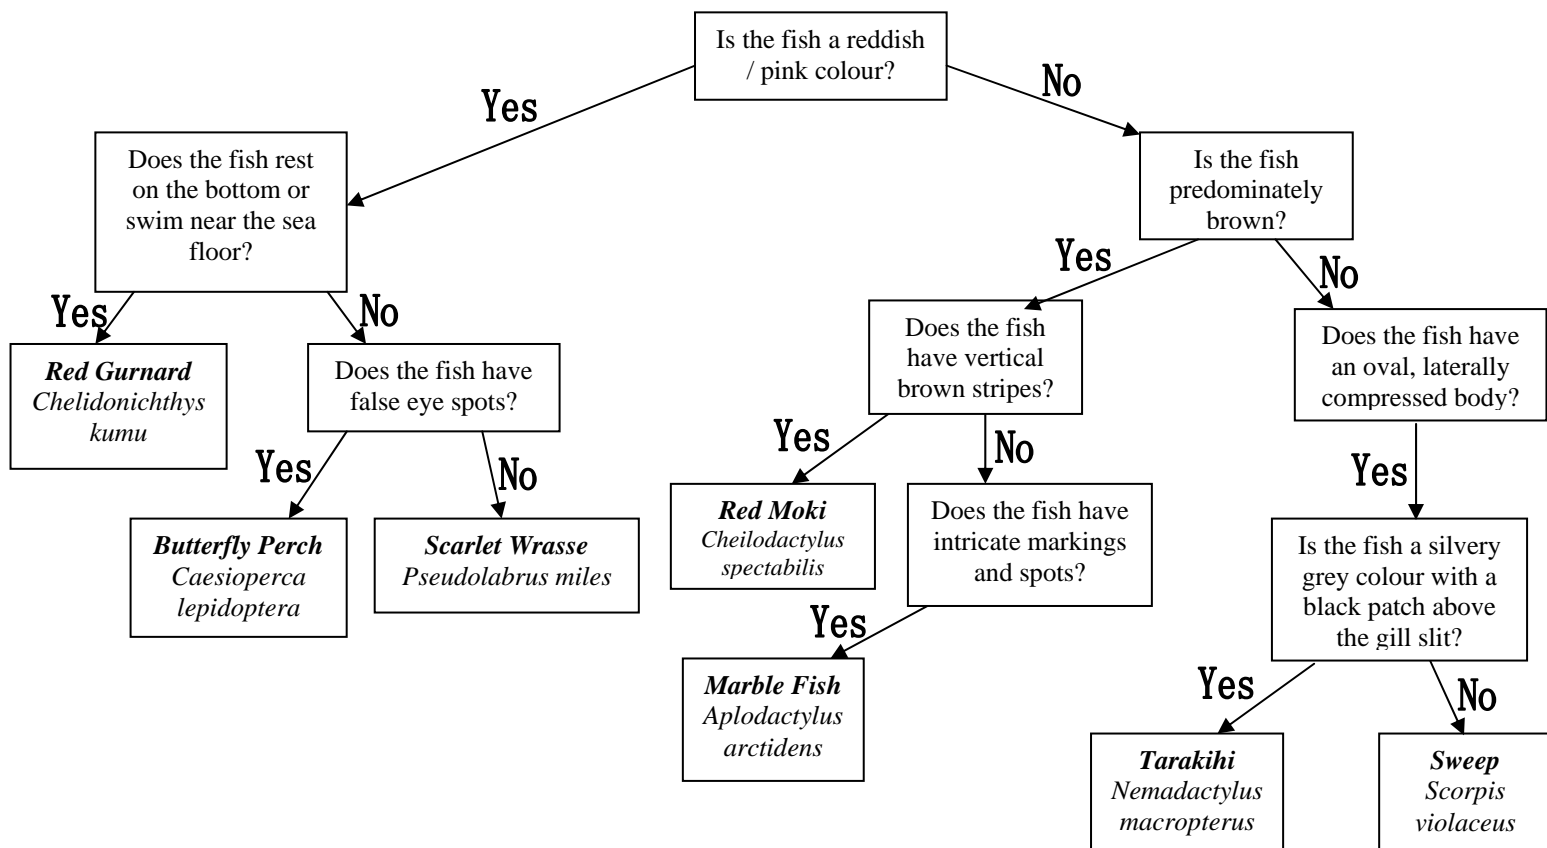

# Evolution - A New Zealand Perspective

Stand in front of the Pania Reef tank and locate the six fish pictured. Use the key to discover the names of the fish. Enter the name of the fish in the space below the picture.

## Fish Identification Key

## ***TYPES OF NATURAL SELECTION***

Choose one of the fish in the key and use your observations to briefly explain what forces of natural selection have come to play.

*Species name:* \_\_\_\_\_